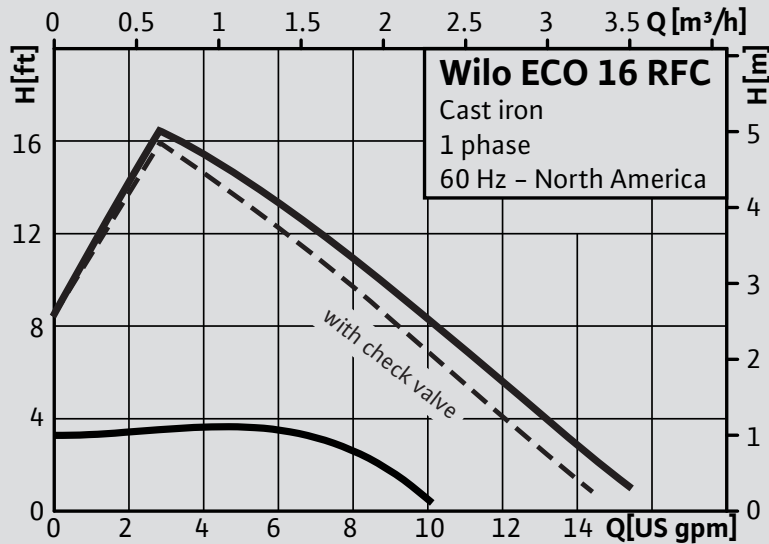

## High-Efficiency Circulators

Applications Include:

- » Heating Systems
- » Water/Glycol up to 50%
- » Solar
- » HVAC Applications
- » Residential Heating
- » Geothermal

WILO ECO RFC

Installable Hi-Temp  
Check Valve!

### Up to 80% Energy Savings!\*

\*Compared to an uncontrolled circulator.

- » Patent-pending 360° Flange rotates to 12/6 or 3/9 o'clock positions
- » Heads up to 16 feet
- » Installable hi-temp check valve included
- » No more over-pumped, noisy zones
- » ECM technology for up to 80% energy savings (compared to an uncontrolled circulator)
- » Optional night setback on all models
- » Max. wattage 59, min. wattage 5.8 (115v)
- » De-Blocking/Anti-seizing function
- » Automatically adjusts to system demands
- » Easy wiring quick connectors
- » Cast Iron Volute
- » Easy set-up (set p-v in feet of head via red button)
- » Flows up to 14 USGPM
- » Max. temp 230°F, min. temp 60°F
- » Highest starting torque in the industry!