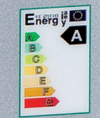

# Wilo ECO RFC High Efficiency Circulators

Product Brochure

360° Flange

Installable  
Check Valve!

closure 2  
MAX. PRESSURE  
MAX. TEMPERATURE  
MAX. AMBIENT TEMPERATURE  
MAX. CONDUCTORS  
RUN PUMP DRY  
Class F  
Do not install with  
motor above or  
below pump body  
For indoor use only  
**WARNING:**  
To reduce risk of  
electrical shock see  
instruction manual  
Made by WILO  
in France  
**Stratos ECO 16 RFC**  
Art.-No. 4145539  
WATER CIRCULATING PUMP  
**WILO**

### Up to 80% Energy Savings!\*

\*Compared to an uncontrolled circulator.

- » Patent-pending 360° Flange rotates to 12/6 or 3/9 o'clock positions
- » Heads up to 16 feet
- » Installable hi-temp check valve included
- » No more over-pumped, noisy zones
- » ECM technology for up to 80% energy savings (compared to an uncontrolled circulator)
- » Optional night setback on all models
- » Max. wattage 59, min. wattage 5.8 (115v)
- » De-Blocking/Anti-seizing function
- » Automatically adjusts to system demands
- » Easy wiring quick connectors
- » Cast Iron Volute
- » Easy set-up (set p-v in feet of head via red button)
- » Flows up to 14 USGPM
- » Max. temp 230°F, min. temp 60°F
- » Highest starting torque in the industry!